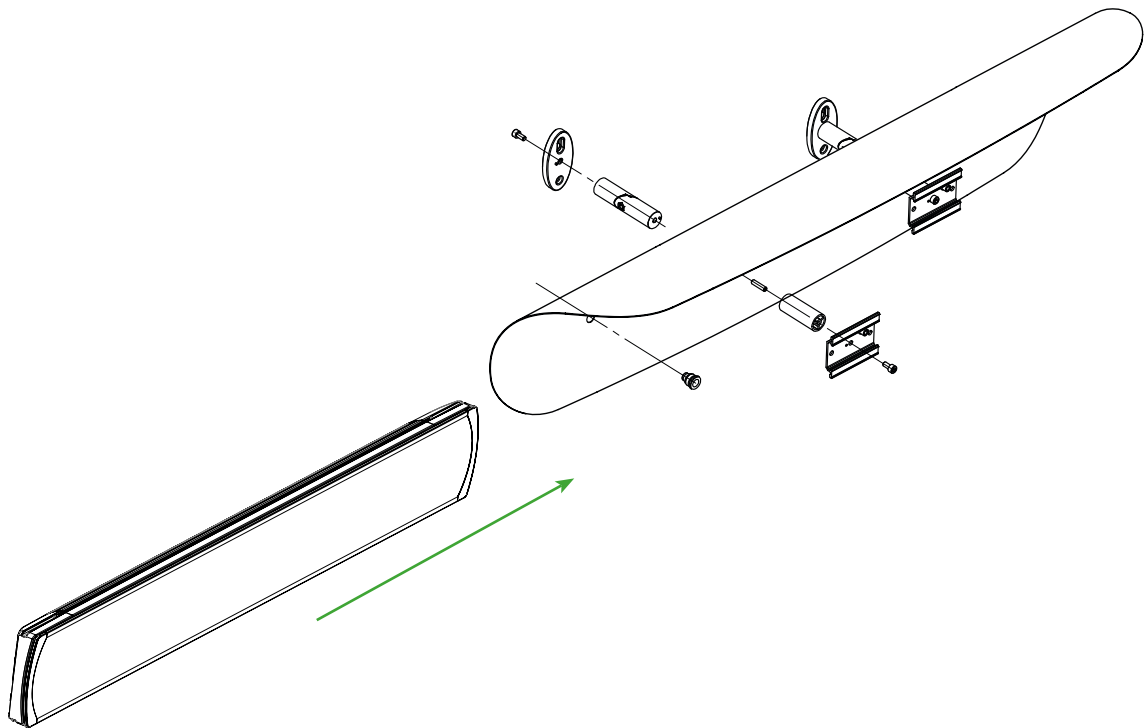

# HEATSCOPE®

Oslona Weather Shield	do modelu fitting types	Odstep A Distance A
MHS-VS-WS3.BK MHS-VS-WS3.WT	MHS-SM2200, MHS-SP2200, MHS-SM2800, MHS-SP2800, MHS-VE1600, MHS-VT16200	300 mm
MHS-VS-WS4.BK MHS-VS-WS4..WT	MHS-VE2200, MHS-VT2200	650 mm
MHS-VS-WS5.BK MHS-VS-WS5.WT	MHS-VE3200, MHS-VT3200	1150 mm

# HEATSCOPE®

Oslona Weather Shield	do modelu fitting types	Odstep A Distance A
MHS-VS-WS3C.BK MHS-VS-WS3C.WT	MHS-SM2200, MHS-SP2200, MHS-SM2800, MHS-SP2800, MHS-VE1600, MHS-VT16200	300 mm
MHS-VS-WS4C.BK MHS-VS-WS4C.WT	MHS-VE2200, MHS-VT2200	650 mm
MHS-VS-WS5C.BK MHS-VS-WS5C.WT	MHS-VE3200, MHS-VT3200	1150 mm