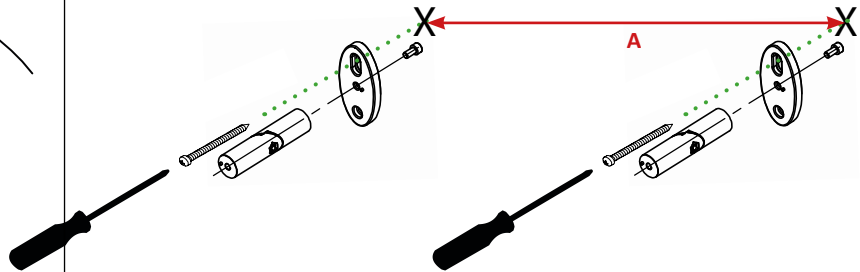

# HEATSCOPE®

Oslona Weather Shield	do modelu fitting types	Odstep A Distance A
MHS-VS-WS3.BK MHS-VS-WS3.WT	MHS-SM2200, MHS-SP2200, MHS-SM2800, MHS-SP2800, MHS-VE1600, MHS-VT16200	300 mm
MHS-VS-WS4.BK MHS-VS-WS4..WT	MHS-VE2200, MHS-VT2200	650 mm
MHS-VS-WS5.BK MHS-VS-WS5.WT	MHS-VE3200, MHS-VT3200	1150 mm

# HEATSCOPE®

Oslona Weather Shield	do modelu fitting types	Odstep A Distance A
MHS-VS-WS3C.BK MHS-VS-WS3C.WT	MHS-SM2200, MHS-SP2200, MHS-SM2800, MHS-SP2800, MHS-VE1600, MHS-VT16200	300 mm
MHS-VS-WS4C.BK MHS-VS-WS4C.WT	MHS-VE2200, MHS-VT2200	650 mm
MHS-VS-WS5C.BK MHS-VS-WS5C.WT	MHS-VE3200, MHS-VT3200	1150 mm