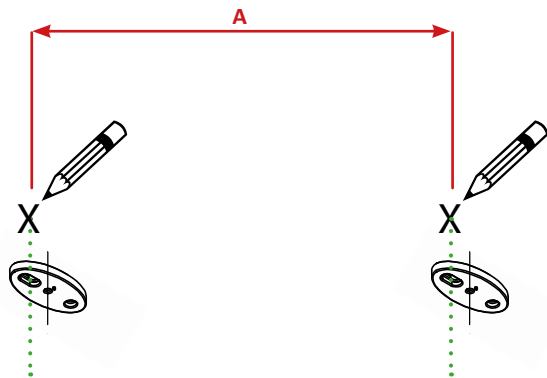

# HEATSCOPE®

Oslona Weather Shield	do modelu fitting types	Odstep A Distance A
MHS-VS-WS3.BK MHS-VS-WS3.WT	MHS-SM2200, MHS-SP2200, MHS-SM2800, MHS-SP2800, MHS-VE1600, MHS-VT16200	300 mm
MHS-VS-WS4.BK MHS-VS-WS4..WT	MHS-VE2200, MHS-VT2200	650 mm
MHS-VS-WS5.BK MHS-VS-WS5.WT	MHS-VE3200, MHS-VT3200	1150 mm

# HEATSCOPE®

Oslona Weather Shield	do modelu fitting types	Odstep A Distance A
MHS-VS-WS3C.BK MHS-VS-WS3C.WT	MHS-SM2200, MHS-SP2200, MHS-SM2800, MHS-SP2800, MHS-VE1600, MHS-VT16200	300 mm
MHS-VS-WS4C.BK MHS-VS-WS4C.WT	MHS-VE2200, MHS-VT2200	650 mm
MHS-VS-WS5C.BK MHS-VS-WS5C.WT	MHS-VE3200, MHS-VT3200	1150 mm