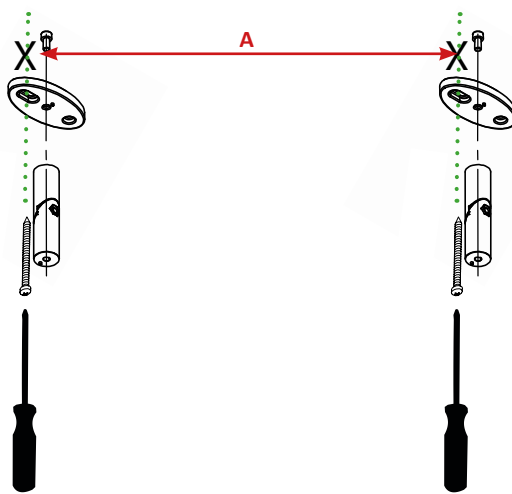

# HEATSCOPE®

Oslona Weather Shield	do modelu fitting types	Odstep A Distance A
MHS-VS-WS3.BK MHS-VS-WS3.WT	MHS-SM2200, MHS-SP2200, MHS-SM2800, MHS-SP2800, MHS-VE1600, MHS-VT16200	300 mm
MHS-VS-WS4.BK MHS-VS-WS4..WT	MHS-VE2200, MHS-VT2200	650 mm
MHS-VS-WS5.BK MHS-VS-WS5.WT	MHS-VE3200, MHS-VT3200	1150 mm

# HEATSCOPE®

Oslona Weather Shield	do modelu fitting types	Odstep A Distance A
MHS-VS-WS3C.BK MHS-VS-WS3C.WT	MHS-SM2200, MHS-SP2200, MHS-SM2800, MHS-SP2800, MHS-VE1600, MHS-VT16200	300 mm
MHS-VS-WS4C.BK MHS-VS-WS4C.WT	MHS-VE2200, MHS-VT2200	650 mm
MHS-VS-WS5C.BK MHS-VS-WS5C.WT	MHS-VE3200, MHS-VT3200	1150 mm