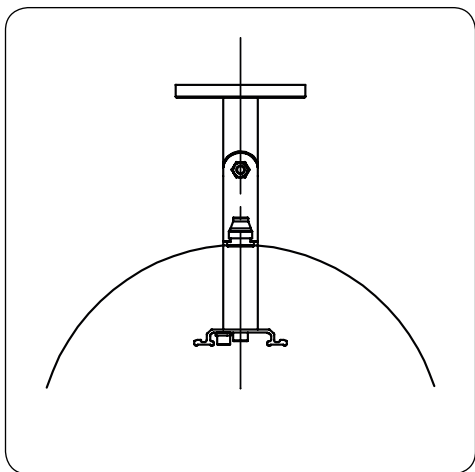

# HEATSCOPE®

Oslona Weather Shield	do modelu fitting types	Odstep A Distance A
MHS-VS-WS3.BK MHS-VS-WS3.WT	MHS-SM2200, MHS-SP2200, MHS-SM2800, MHS-SP2800, MHS-VE1600, MHS-VT16200	300 mm
MHS-VS-WS4.BK MHS-VS-WS4..WT	MHS-VE2200, MHS-VT2200	650 mm
MHS-VS-WS5.BK MHS-VS-WS5.WT	MHS-VE3200, MHS-VT3200	1150 mm

# HEATSCOPE®

Oslona Weather Shield	do modelu fitting types	Odstep A Distance A
MHS-VS-WS3C.BK MHS-VS-WS3C.WT	MHS-SM2200, MHS-SP2200, MHS-SM2800, MHS-SP2800, MHS-VE1600, MHS-VT16200	300 mm
MHS-VS-WS4C.BK MHS-VS-WS4C.WT	MHS-VE2200, MHS-VT2200	650 mm
MHS-VS-WS5C.BK MHS-VS-WS5C.WT	MHS-VE3200, MHS-VT3200	1150 mm