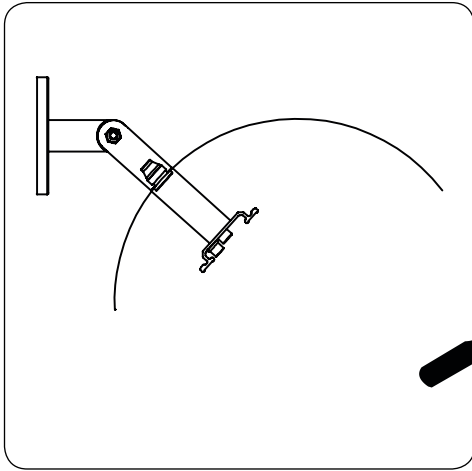

# HEATSCOPE®

Oslona Weather Shield	do modelu fitting types	Odstep A Distance A
MHS-VS-WS3.BK MHS-VS-WS3.WT	MHS-SM2200, MHS-SP2200, MHS-SM2800, MHS-SP2800, MHS-VE1600, MHS-VT16200	300 mm
MHS-VS-WS4.BK MHS-VS-WS4..WT	MHS-VE2200, MHS-VT2200	650 mm
MHS-VS-WS5.BK MHS-VS-WS5.WT	MHS-VE3200, MHS-VT3200	1150 mm

# HEATSCOPE®

Oslona Weather Shield	do modelu fitting types	Odstep A Distance A
MHS-VS-WS3C.BK MHS-VS-WS3C.WT	MHS-SM2200, MHS-SP2200, MHS-SM2800, MHS-SP2800, MHS-VE1600, MHS-VT16200	300 mm
MHS-VS-WS4C.BK MHS-VS-WS4C.WT	MHS-VE2200, MHS-VT2200	650 mm
MHS-VS-WS5C.BK MHS-VS-WS5C.WT	MHS-VE3200, MHS-VT3200	1150 mm