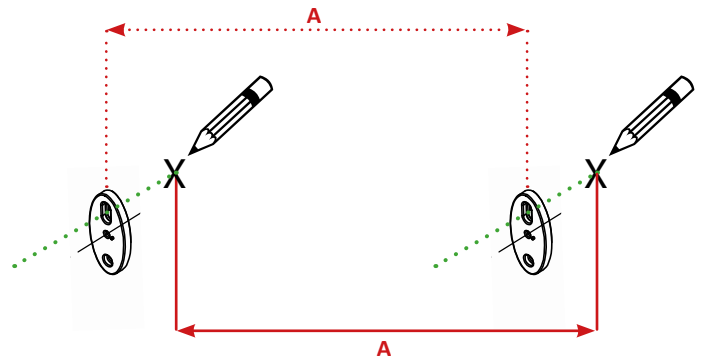

# HEATSCOPE®

Oslona Weather Shield	do modelu fitting types	Odstep A Distance A
MHS-VS-WS3.BK MHS-VS-WS3.WT	MHS-SM2200, MHS-SP2200, MHS-SM2800, MHS-SP2800, MHS-VE1600, MHS-VT16200	300 mm
MHS-VS-WS4.BK MHS-VS-WS4..WT	MHS-VE2200, MHS-VT2200	650 mm
MHS-VS-WS5.BK MHS-VS-WS5.WT	MHS-VE3200, MHS-VT3200	1150 mm

# HEATSCOPE®

Oslona Weather Shield	do modelu fitting types	Odstep A Distance A
MHS-VS-WS3C.BK MHS-VS-WS3C.WT	MHS-SM2200, MHS-SP2200, MHS-SM2800, MHS-SP2800, MHS-VE1600, MHS-VT16200	300 mm
MHS-VS-WS4C.BK MHS-VS-WS4C.WT	MHS-VE2200, MHS-VT2200	650 mm
MHS-VS-WS5C.BK MHS-VS-WS5C.WT	MHS-VE3200, MHS-VT3200	1150 mm