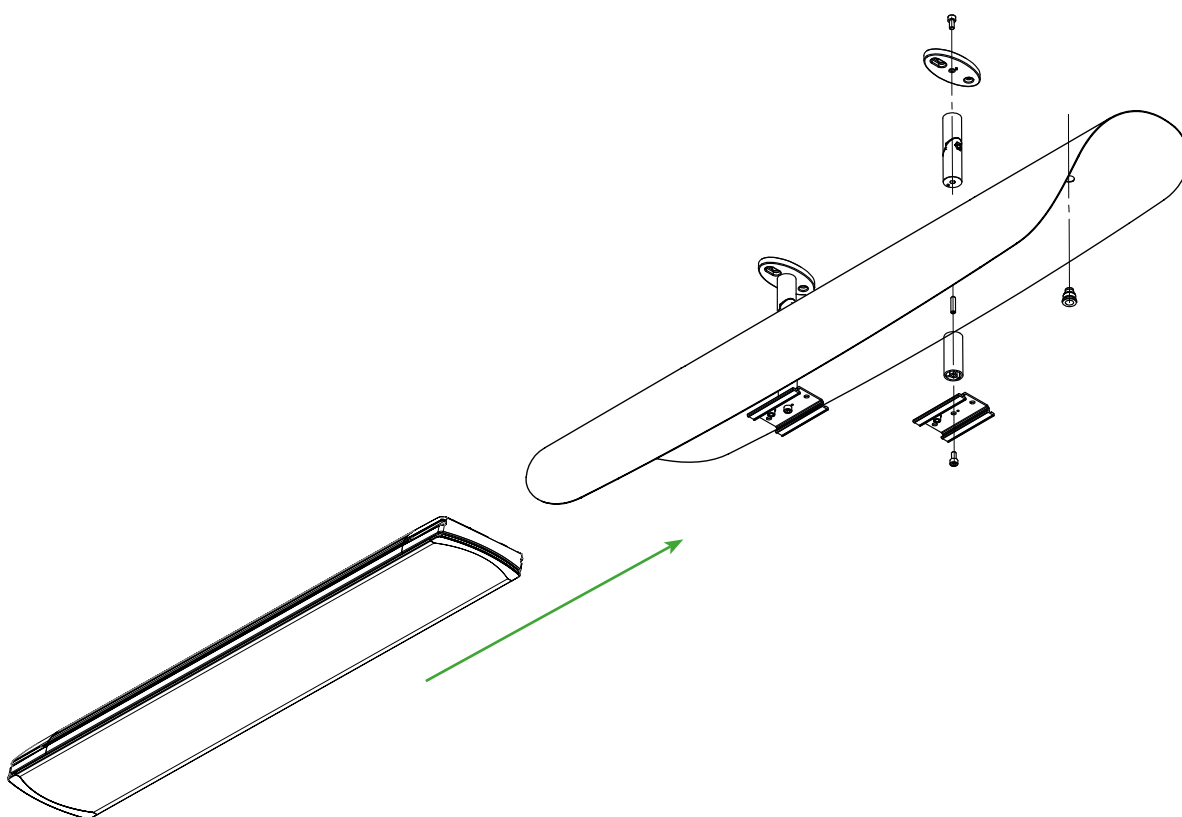

# HEATSCOPE®

Oslona Weather Shield	do modelu fitting types	Odstep A Distance A
MHS-VS-WS3.BK MHS-VS-WS3.WT	MHS-SM2200, MHS-SP2200, MHS-SM2800, MHS-SP2800, MHS-VE1600, MHS-VT16200	300 mm
MHS-VS-WS4.BK MHS-VS-WS4..WT	MHS-VE2200, MHS-VT2200	650 mm
MHS-VS-WS5.BK MHS-VS-WS5.WT	MHS-VE3200, MHS-VT3200	1150 mm

# HEATSCOPE®

Oslona Weather Shield	do modelu fitting types	Odstep A Distance A
MHS-VS-WS3C.BK MHS-VS-WS3C.WT	MHS-SM2200, MHS-SP2200, MHS-SM2800, MHS-SP2800, MHS-VE1600, MHS-VT16200	300 mm
MHS-VS-WS4C.BK MHS-VS-WS4C.WT	MHS-VE2200, MHS-VT2200	650 mm
MHS-VS-WS5C.BK MHS-VS-WS5C.WT	MHS-VE3200, MHS-VT3200	1150 mm