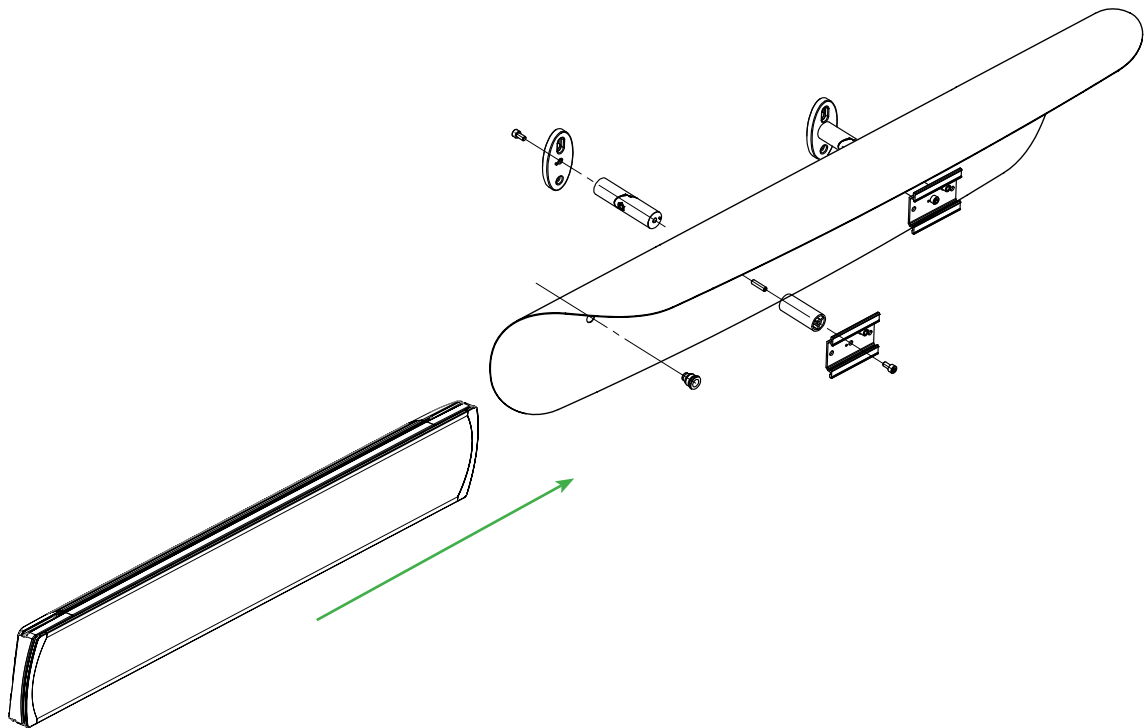

Oslona Weather Shield	do modelu fitting types	Odstep A Distance A
MHS-VS-WS3.AB MHS-VS-WS3.WT	MHS-SP2200, MHS-SM2800, MHS-SP2800, MHS-VT1600	300 mm
MHS-VS-WS4.AB MHS-VS-WS4.WT	MHS-VE2200, MHS-VT2200	650 mm
MHS-VS-WS5.AB MHS-VS-WS5.WT	MHS-VE3200, MHS-VT3200	1150 mm

Oslona Weather Shield	do modelu fitting types	Odstep A Distance A
MHS-VS-WS3C.AB MHS-VS-WS3C.WT	MHS-SP2200, MHS-SM2800, MHS-SP2800, MHS-VT1600	300 mm
MHS-VS-WS4C.AB MHS-VS-WS4C.WT	MHS-VE2200, MHS-VT2200	650 mm
MHS-VS-WS5C.AB MHS-VS-WS5C.WT	MHS-VE3200, MHS-VT3200	1150 mm