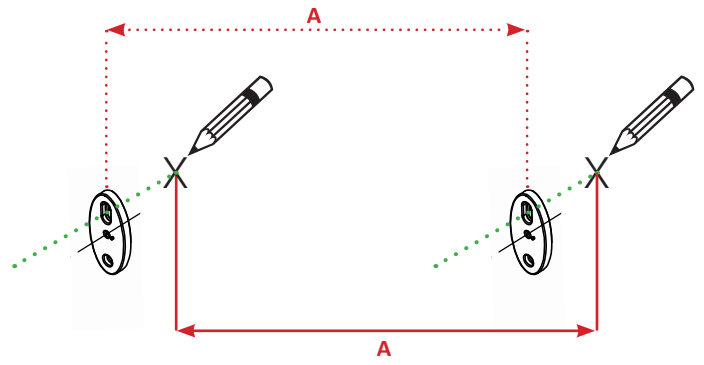

Oslona Weather Shield	do modelu fitting types	Odstep A Distance A
MHS-VS-WS3.AB MHS-VS-WS3.WT	MHS-SP2200, MHS-SM2800, MHS-SP2800, MHS-VT1600	300 mm
MHS-VS-WS4.AB MHS-VS-WS4.WT	MHS-VE2200, MHS-VT2200	650 mm
MHS-VS-WS5.AB MHS-VS-WS5.WT	MHS-VE3200, MHS-VT3200	1150 mm

Oslona Weather Shield	do modelu fitting types	Odstep A Distance A
MHS-VS-WS3C.AB MHS-VS-WS3C.WT	MHS-SP2200, MHS-SM2800, MHS-SP2800, MHS-VT1600	300 mm
MHS-VS-WS4C.AB MHS-VS-WS4C.WT	MHS-VE2200, MHS-VT2200	650 mm
MHS-VS-WS5C.AB MHS-VS-WS5C.WT	MHS-VE3200, MHS-VT3200	1150 mm