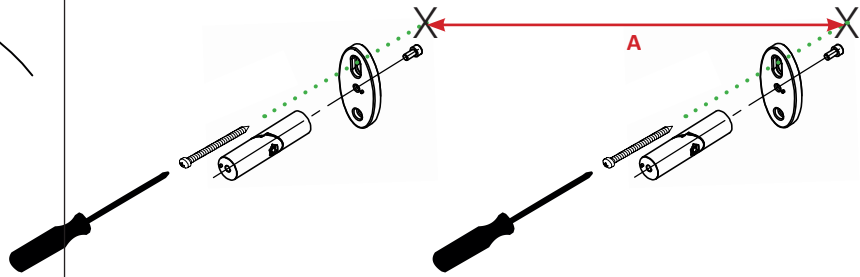

Oslona Weather Shield	do modelu fitting types	Odstep A Distance A
MHS-VS-WS3.AB MHS-VS-WS3.WT	MHS-SP2200, MHS-SM2800, MHS-SP2800, MHS-VT1600	300 mm
MHS-VS-WS4.AB MHS-VS-WS4.WT	MHS-VE2200, MHS-VT2200	650 mm
MHS-VS-WS5.AB MHS-VS-WS5.WT	MHS-VE3200, MHS-VT3200	1150 mm

Oslona Weather Shield	do modelu fitting types	Odstep A Distance A
MHS-VS-WS3C.AB MHS-VS-WS3C.WT	MHS-SP2200, MHS-SM2800, MHS-SP2800, MHS-VT1600	300 mm
MHS-VS-WS4C.AB MHS-VS-WS4C.WT	MHS-VE2200, MHS-VT2200	650 mm
MHS-VS-WS5C.AB MHS-VS-WS5C.WT	MHS-VE3200, MHS-VT3200	1150 mm