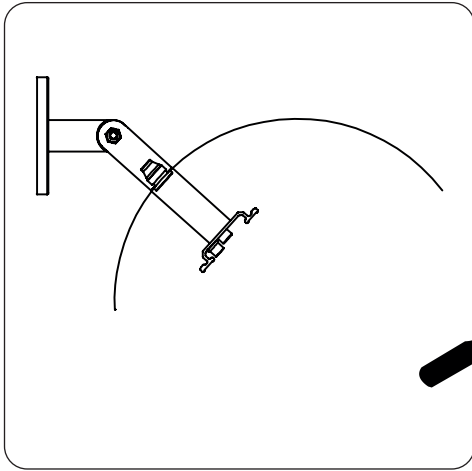

Oslona Weather Shield	do modelu fitting types	Odstep A Distance A
MHS-VS-WS3.AB MHS-VS-WS3.WT	MHS-SP2200, MHS-SM2800, MHS-SP2800, MHS-VT1600	300 mm
MHS-VS-WS4.AB MHS-VS-WS4.WT	MHS-VE2200, MHS-VT2200	650 mm
MHS-VS-WS5.AB MHS-VS-WS5.WT	MHS-VE3200, MHS-VT3200	1150 mm

Oslona Weather Shield	do modelu fitting types	Odstep A Distance A
MHS-VS-WS3C.AB MHS-VS-WS3C.WT	MHS-SP2200, MHS-SM2800, MHS-SP2800, MHS-VT1600	300 mm
MHS-VS-WS4C.AB MHS-VS-WS4C.WT	MHS-VE2200, MHS-VT2200	650 mm
MHS-VS-WS5C.AB MHS-VS-WS5C.WT	MHS-VE3200, MHS-VT3200	1150 mm